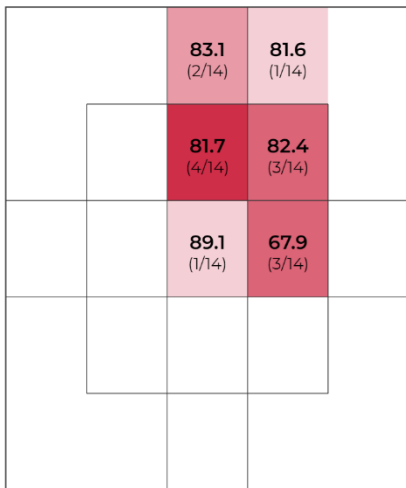

Midwest Prospect's Sioux Falls

Showcase

Results

July 12th, 2024

Hayden Kelley

60 Yard Dash Times

7.19, 7.19

IF Velocity

-

OF Velocity

-

1B - Velocity

-

C - Velocity

73-76mph

C- Pop Times

2.03, 2.06, 2.07

DATA

	Avg	Max	Hard Hit Avg		
Exit Velocity	79.4	89.1	82.9	Batting Avg.	0.533
Launch Angle	19.1	59.9	12.9	xwOBA	0.546
Direction	15.1°R	43.6°R	20.9°R	Slugging	0.600
Distance	191	301	185	Hard Hit %	80%
Spin Rate	1,944	3,620	1,916	Bombs %	26.7%
				Ropes %	20%

EXIT VELOCITY BY ZONE

HIT VOLUME

Zone	Pull	Middle	Oppo
Volume of Hits	1/15	7/15	7/15
Avg. LA	60.0	22.0	11.0
Avg. EV	50.0	80.0	83.0
Avg. Spin	2,558	2,400	1,400
Avg. Distance	118	237	157

HIT CLASSIFICATION