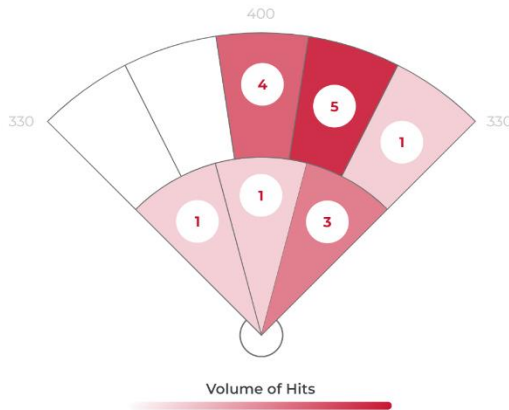

2.03, 2.06, 2.07

DATA

	Avg	Max	Hard Hit Avg		
Exit Velocity	79.4	89.1	82.9	Batting Avg.	0.533
Launch Angle	19.1	59.9	12.9	xwOBA	0.546
Direction	15.1°R	43.6°R	20.9°R	Slugging	0.600
Distance	191	301	185	Hard Hit %	80%
Spin Rate	1,944	3,620	1,916	Bombs %	26.7%
				Ropes %	20%

EXIT VELOCITY BY ZONE

HIT VOLUME

Zone	Pull	Middle	Oppo
Volume of Hits	1/15	7/15	7/15
Avg. LA	60.0	22.0	11.0
Avg. EV	50.0	80.0	83.0
Avg. Spin	2,558	2,400	1,400
Avg. Distance	118	237	157

HIT CLASSIFICATION

- Dribbler
- Ground Ball
- Low Line Drive
- High Line Drive
- Fly Ball
- Pop Up

HIT OUTCOMES

- Single
- Double
- Field Out